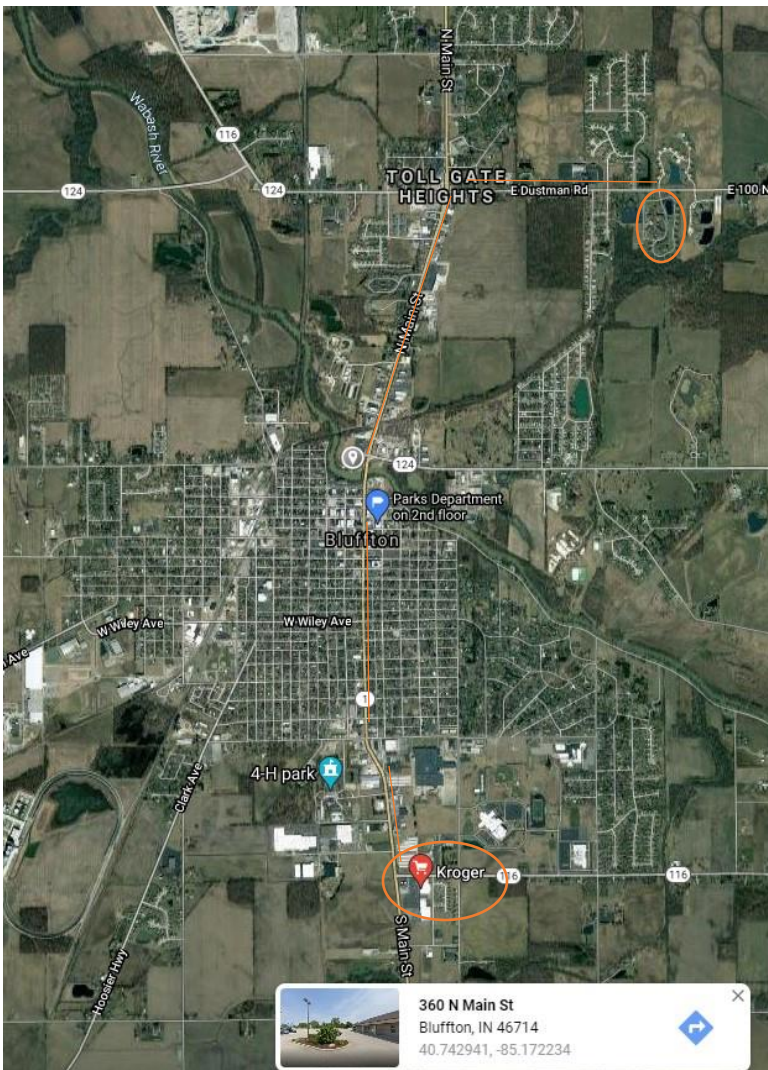

We will meet at the Dutch Mill Plaza starting at 5:00pm.

Around 5:30 we will cruise a few laps around Bluffton and return to the Kehoe Concert.

**Driving Directions:**

Leaving the Dutch Mill Plaza Turn Right (South) on St Rd 1

Drive to the Kroger's Parking lot South entrance

Drive through the parking lot near Hoosier House Restaurant

Turn Left onto 116 and then Right (North) back on St Rd 1

Stay on 1 through town and turn right on East Dustman Road

Enter Christian Care Retirement Community and go straight on Lakeview Ct following the circle loop and return to East Dustman where you will turn left and repeat the same loop.

Enjoy a few laps, don't worry about staying together if you get separated. Return to Kehoe by 6:30 pm. Concert is 7-8:30pm.

**Christian Care turn around map**

**THANKS FOR JOINING US!!!**

**Kroger's turn around map**