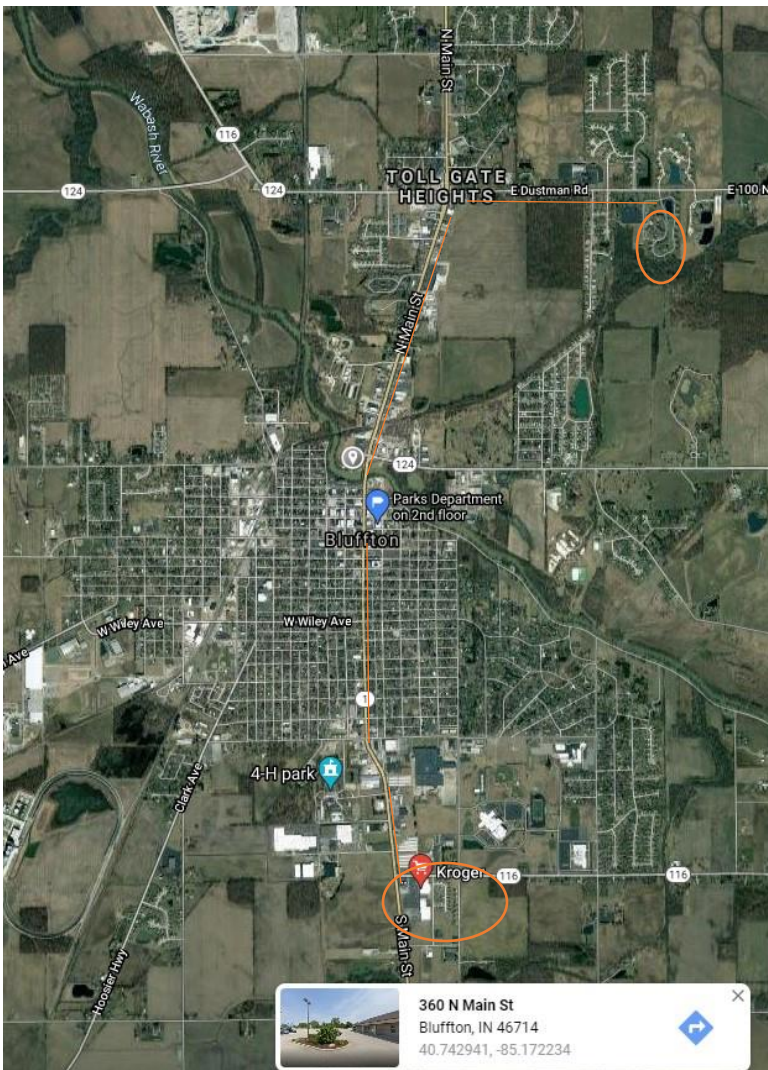

We will meet at the Dutch Mill parking lot at 5:00 pm.

Around 5:30, we will cruise a few laps around Bluffton and return for the Kehoe Concert.

**Driving Directions:**

Turn Right (South) on St Rd 1 at the light.

Drive to the Kroger's Parking lot South entrance

Make a U-turn and exit right back on St Rd 1

Stay on 1 through town and turn right on East Dustman Road

Enter Christian Care Retirement Community and go straight on Lakeview Ct following the circle loop and return to East Dustman, where you will turn left and repeat the same loop.

Enjoy a few laps, don't worry about staying together if you get separated. Return to Kehoe by 6:30 pm. The concert is 7-8:30 pm.

**Christian Care turn around map**

**THANKS FOR JOINING US!!!**

**Kroger's turn around map**